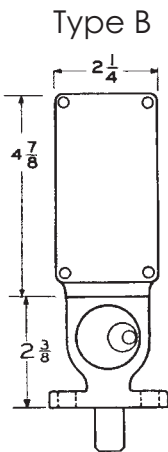

# Type K Auxiliary Switches

Kirk Key Interlock Company  
 211 Wetmore Ave. S.E., Massillon, OH 44646  
 Phone: 330.833.8223 • Fax: 330.833.1528  
 Toll Free: 1.800.438.2442

[www.kirkkey.com](http://www.kirkkey.com)

\* All Dimensions shown in inches.