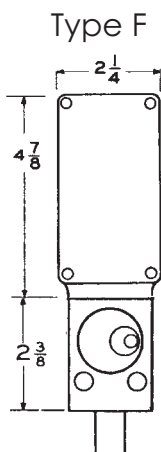

# Type K Auxiliary Switches

Kirk Key Interlock Company  
 211 Wetmore Ave. S.E., Massillon, OH 44646  
 Phone: 330.833.8223 • Fax: 330.833.1528  
 Toll Free: 1.800.438.2442

[www.kirkkey.com](http://www.kirkkey.com)

\* All Dimensions shown in inches.