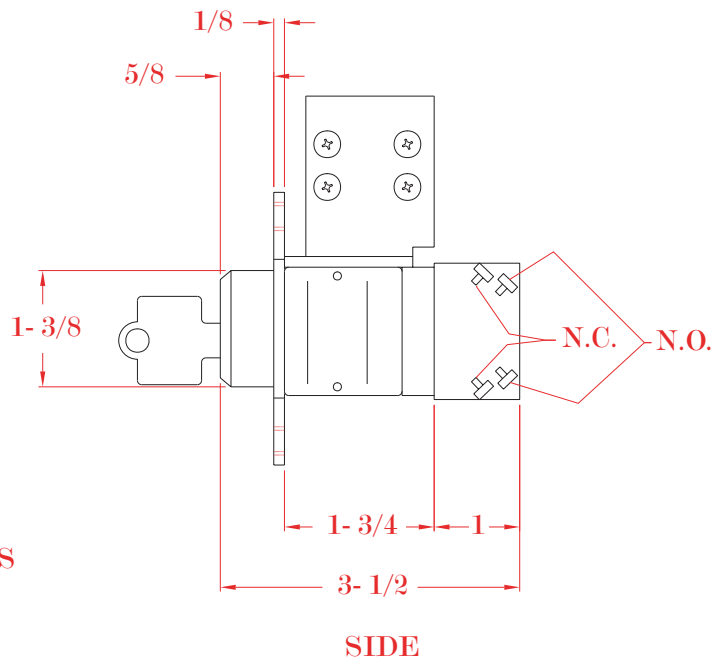

Type SKPM - Solenoid Key Panel Mounted

Kirk Key Interlock Company
 211 Wetmore Ave. S.E., Massillon, OH 44646
 Phone: 330.833.8223 • Fax: 330.833.1528
 Toll Free: 1.800.438.2442

www.kirkkey.com

* All Dimensions shown in inches.