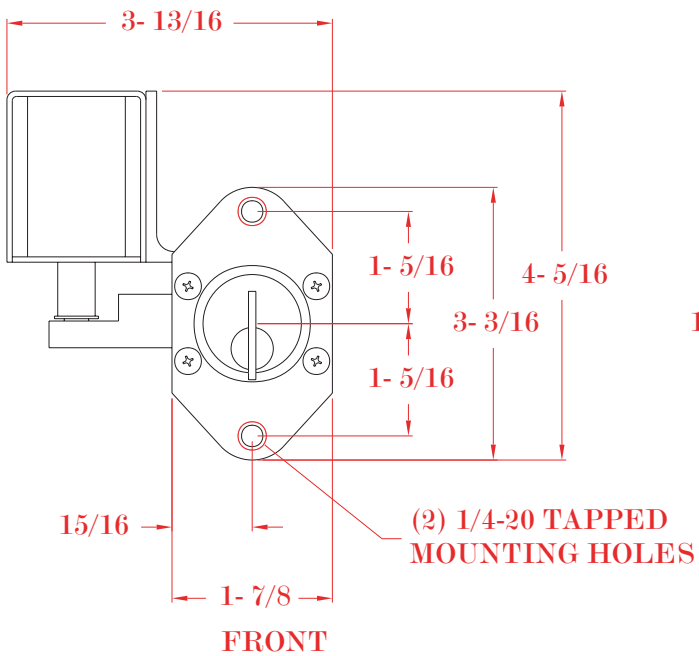

Type SKPM - Solenoid Key Panel Mounted

Kirk Key Interlock Company
 211 Wetmore Ave. S.E., Massillon, OH 44646
 Phone: 330.833.8223 • Fax: 330.833.1528
 Toll Free: 1.800.438.2442

www.kirkkey.com

* All Dimensions shown in inches.