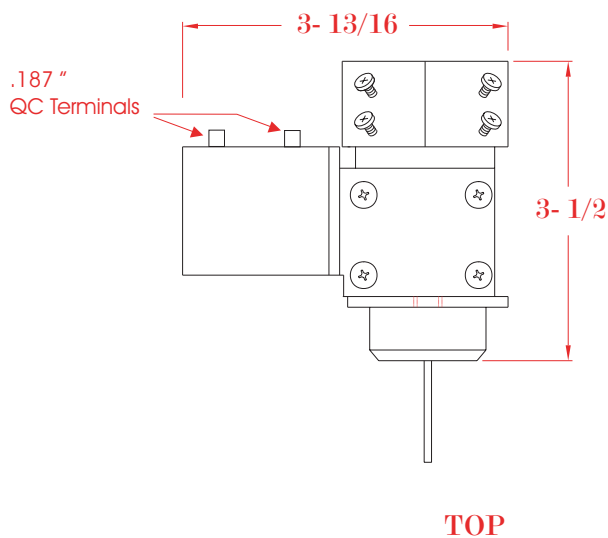

Type SKPM - Solenoid Key Panel Mounted

Kirk Key Interlock Company
 211 Wetmore Ave. S.E., Massillon, OH 44646
 Phone: 330.833.8223 • Fax: 330.833.1528
 Toll Free: 1.800.438.2442

www.kirkkey.com

* All Dimensions shown in inches.