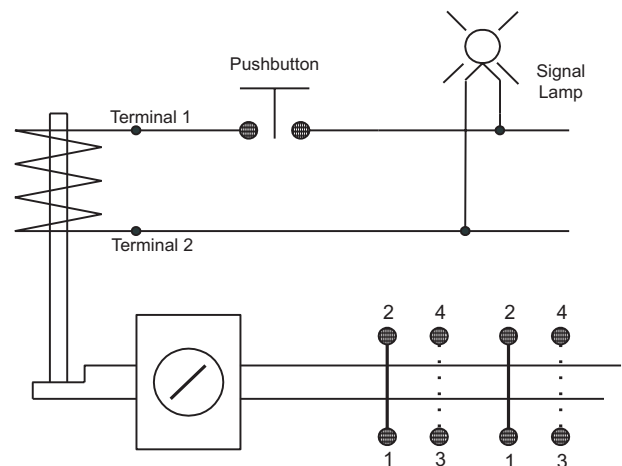

SKPM Wiring Diagram

Kirk Key Interlock Company
 211 Wetmore Ave. S.E., Massillon, OH 44646
 Phone: 330.833.8223 • Fax: 330.833.1528
 Toll Free: 1.800.438.2442

www.kirkkey.com

Suggested Wiring Diagram for Optional Pushbutton.

Pushbutton shipped loose for wiring by customer

Suggested Wiring Diagram for Optional Pushbutton and Signal Lamp.

Pushbutton and signal lamp (combination device) shipped loose for wiring by customer