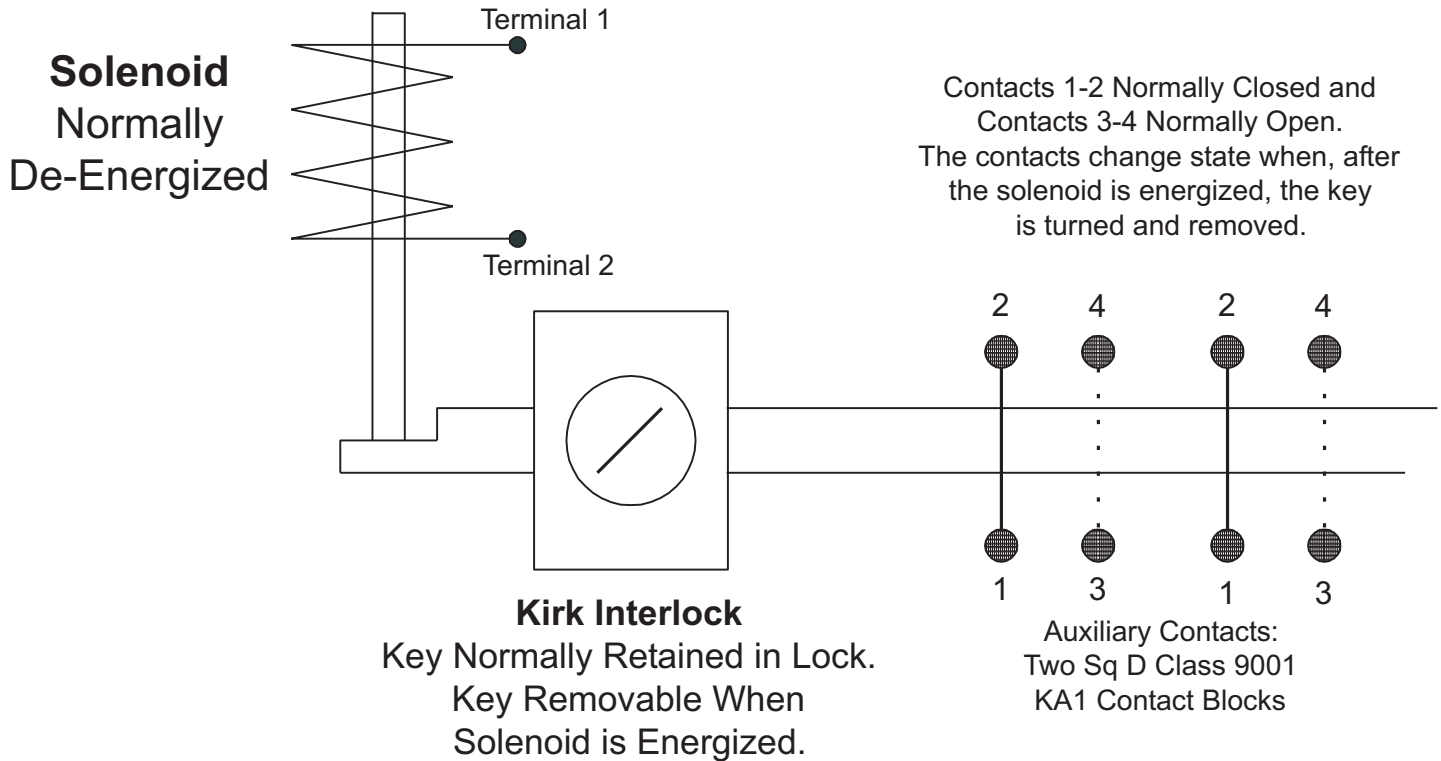

SKPM Wiring Diagram

Kirk Key Interlock Company
 211 Wetmore Ave. S.E., Massillon, OH 44646
 Phone: 330.833.8223 • Fax: 330.833.1528
 Toll Free: 1.800.438.2442

www.kirkkey.com

Suggested Wiring Diagram for Optional Pushbutton.

Pushbutton shipped loose for wiring by customer

Suggested Wiring Diagram for Optional Pushbutton and Signal Lamp.

Pushbutton and signal lamp (combination device) shipped loose for wiring by customer