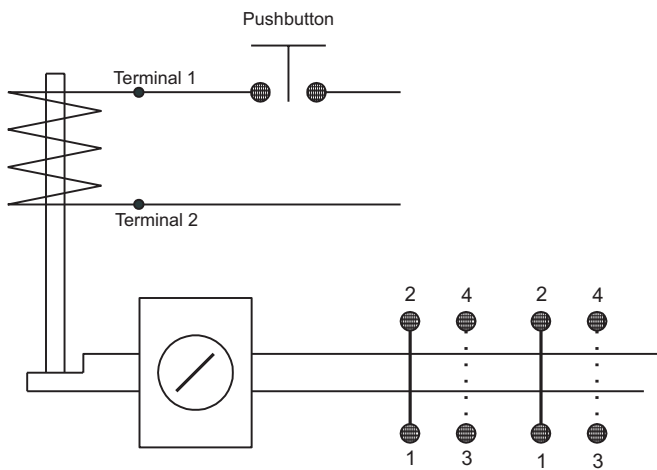

SKPM Wiring Diagram

Kirk Key Interlock Company
 211 Wetmore Ave. S.E., Massillon, OH 44646
 Phone: 330.833.8223 • Fax: 330.833.1528
 Toll Free: 1.800.438.2442

www.kirkkey.com

Suggested Wiring Diagram for Optional Pushbutton.

Pushbutton shipped loose for wiring by customer

Suggested Wiring Diagram for Optional Pushbutton and Signal Lamp.

Pushbutton and signal lamp (combination device) shipped loose for wiring by customer