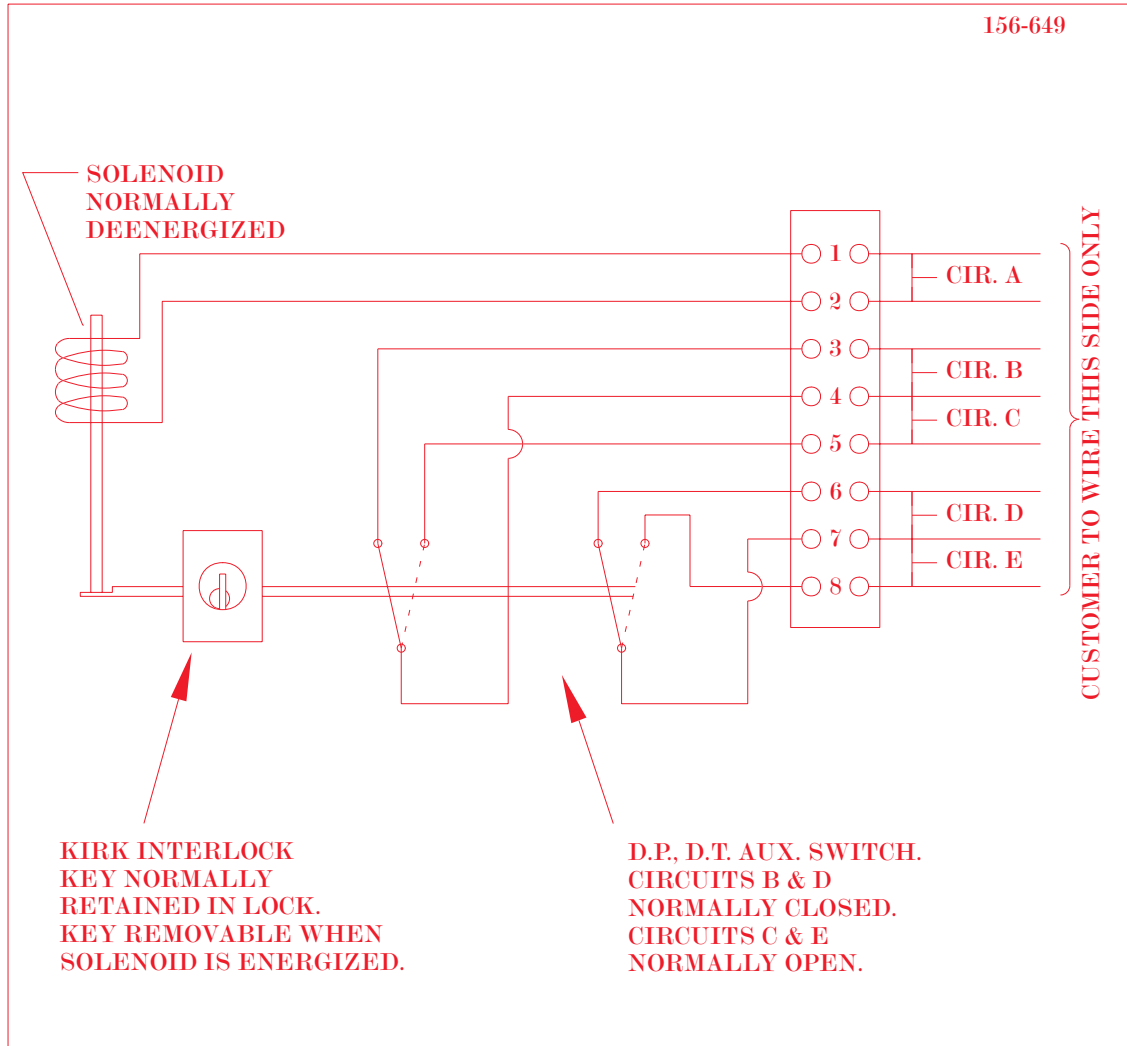

SKRU Wiring Diagram

Kirk Key Interlock Company
 211 Wetmore Ave. S.E., Massillon, OH 44646
 Phone: 330.833.8223 • Fax: 330.833.1528
 Toll Free: 1.800.438.2442

www.kirkkey.com

					KIRK Key Interlock Co.			
					211 Wetmore S.E. - Massillon, OH 44646			
	3	CHG CONTACT OPEN & CLOSE POSN.	C.T.A.	4/10/01	MATERIAL -		DRAWN CTA	DATE 11/3/00
	2	REDRAWN	C.T.A.	11/03/00	SCALE 1/1	WEIGHT .	CHECKED .	DATE .
	1			6/18/60	SHEET 1 OF 1		APPROVED .	DATE .
ECN	REV	DESCRIPTION	BY	DATE	DRAWING TITLE KIRK SOLENOID KEY RLEASE UNIT WIRING DIAGRAM			
UNLESS SPECIFIED OTHERWISE		THE INFORMATION HEREON IS THE SOLE PROPERTY OF KIRKEY® INTERLOCK CO. WITHOUT WRITTEN PERMISSION, ANY COPYING, TRANSMITTAL TO OTHERS, AND ANY USE EXCEPT THAT FOR WHICH IT IS LOANED, IS PROHIBITED.			REFERENCE		DRAWING NO. 156-649	REV. 3
BREAK ALL CORNERS								
WHOLE NUMBERS ±0.01								
ONE PLACE DECIMAL ±0.01								
TWO PLACE DECIMAL ±0.01								
ANGULAR DIMENSIONS ±2ANGULAR DIMENSIONS*								