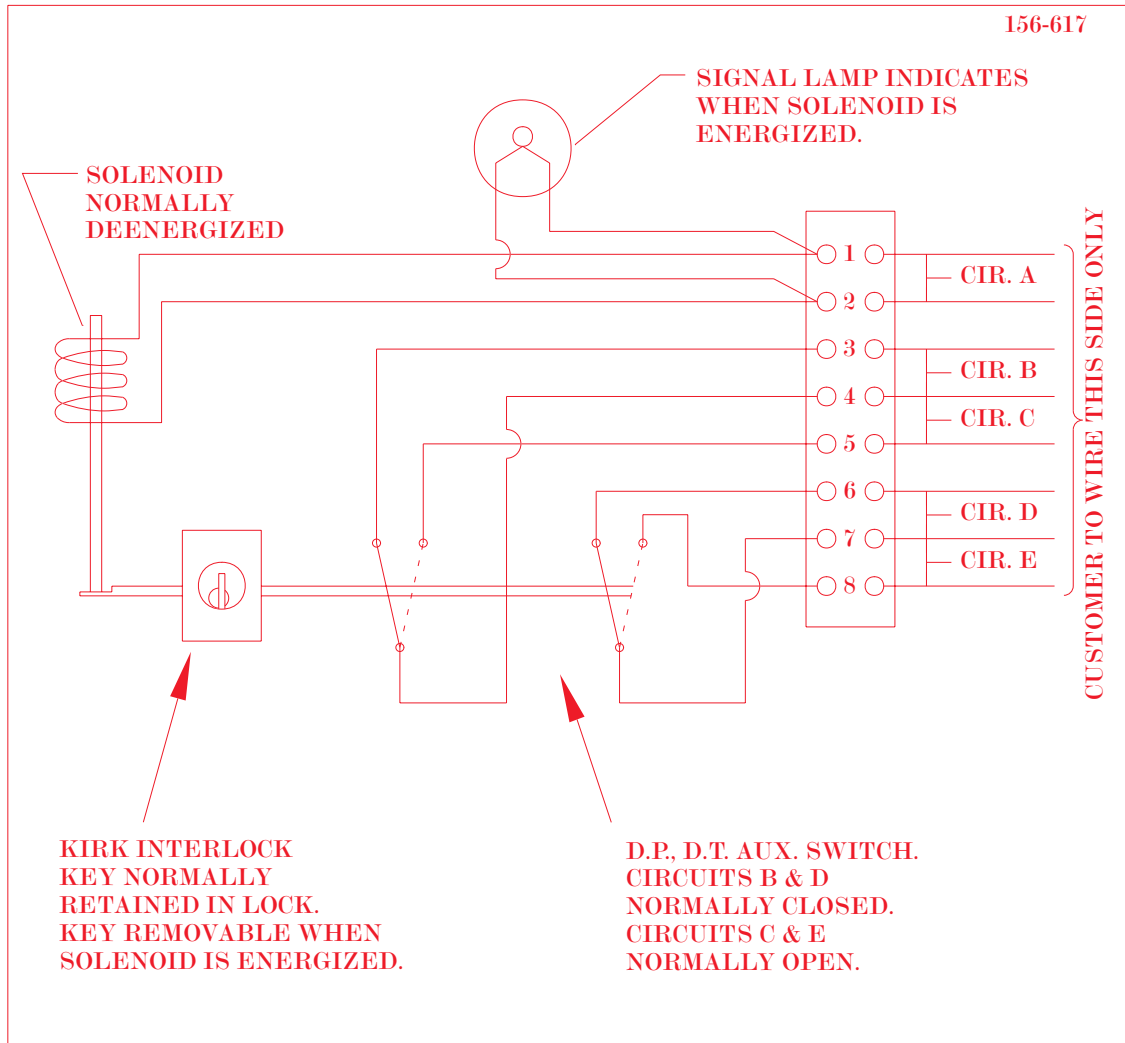

# SKRU Wiring Diagram with Indicating Light

Kirk Key Interlock Company  
 211 Wetmore Ave. S.E., Massillon, OH 44646  
 Phone: 330.833.8223 • Fax: 330.833.1528  
 Toll Free: 1.800.438.2442

[www.kirkkey.com](http://www.kirkkey.com)

				<b>KIRK Key Interlock Co.</b>			
				211 Wetmore S.E. - Massillon, OH 44646			
	3	CHG CONTACT OPEN CLOSE POSN.	C.T.A.	4/10/01			
	2	REDRAWN	C.T.A.	11/03/00	MATERIAL	DRAWN CTA	DATE 11/3/00
	1			6/18/60	SCALE 1/1	WEIGHT	CHECKED
ECN	REV	DESCRIPTION	BY	DATE	SHEET 1 OF 1	APPROVED	DATE
UNLESS SPECIFIED OTHERWISE BREAK ALL CORNERS			THE INFORMATION HEREON IS THE SOLE PROPERTY OF KIRKEY® INTERLOCK CO. WITHOUT WRITTEN PERMISSION, ANY COPYING, TRANSMITTAL TO OTHERS, AND ANY USE EXCEPT THAT FOR WHICH IT IS LOANED, IS PROHIBITED.		DRAWING TITLE <b>KIRK SOLENOID KEY RELEASE UNIT WIRING DIAGRAM</b>		
WHOLE NUMBERS ±0.01 ONE PLACE DECIMAL ±0.01 TWO PLACE DECIMAL ±0.01 ANGULAR DIMENSIONS ±2°ANGULAR DIMENSIONS °					REFERENCE	DRAWING NO. <b>156-617</b>	REV. <b>3</b>