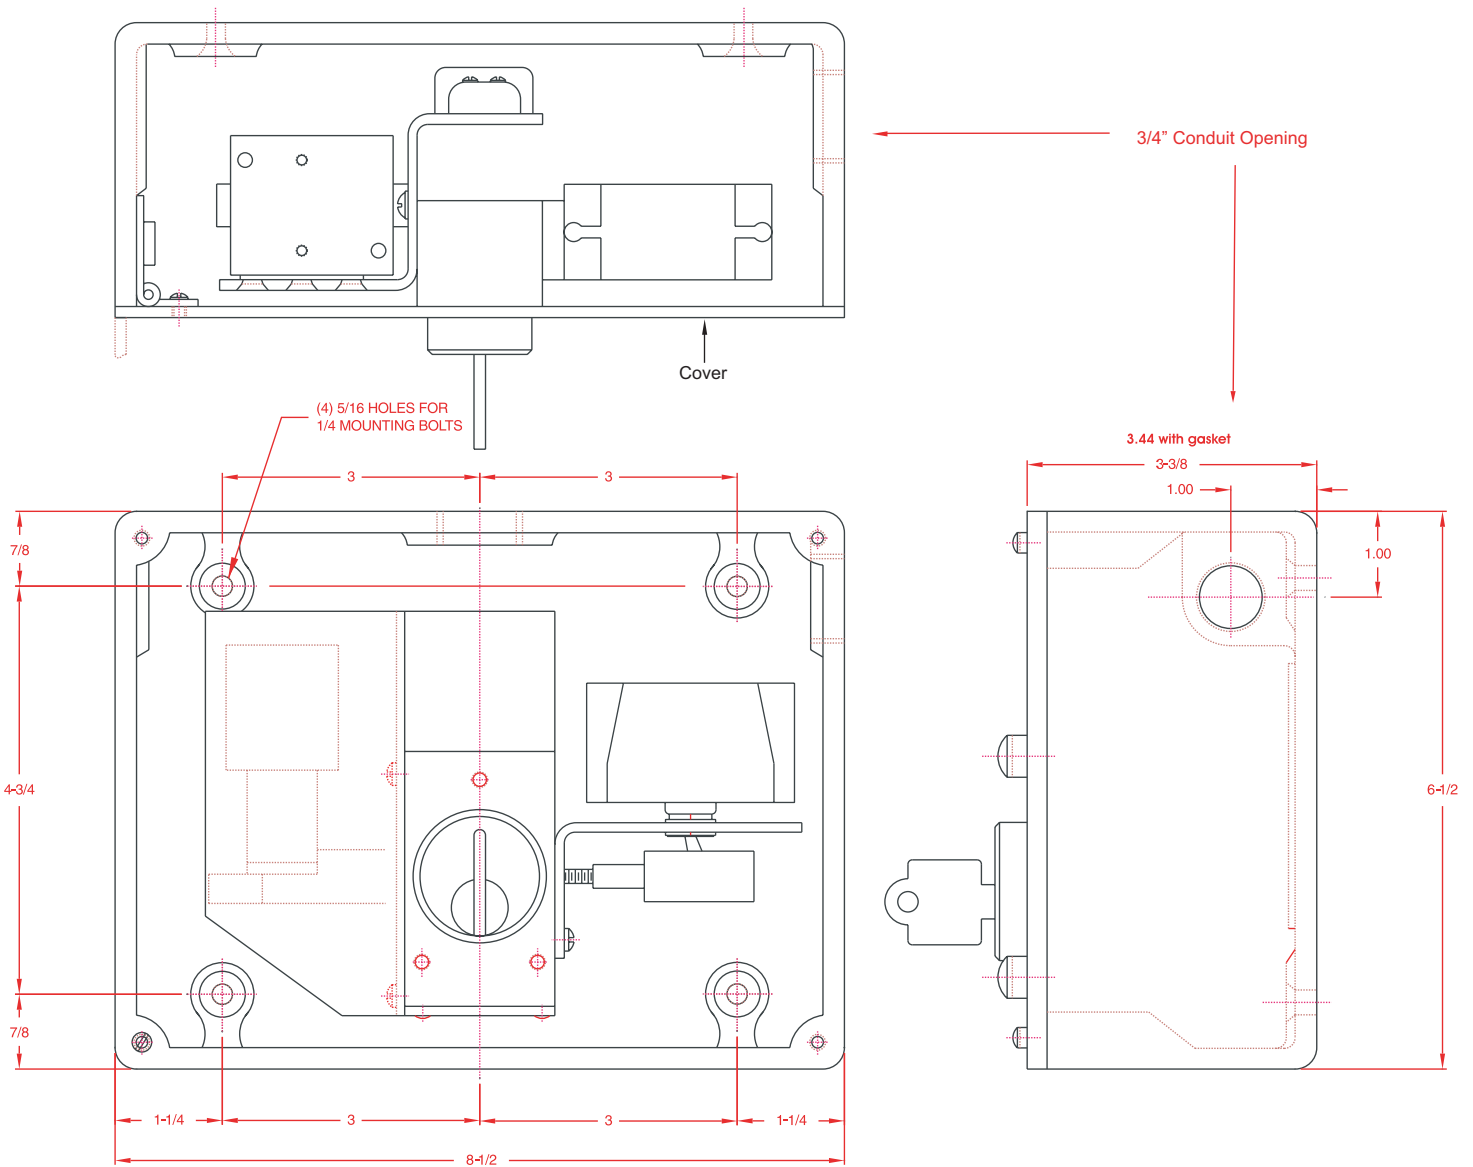

# SKRU - Solenoid Key Release Unit Housed, Single Key, Front Panel Mounted

Kirk Key Interlock Company  
211 Wetmore Ave. S.E., Massillon, OH 44646  
Phone: 330.833.8223 • Fax: 330.833.1528  
Toll Free: 1.800.438.2442

[www.kirkkey.com](http://www.kirkkey.com)

DRAWING NO.  
**300-906C**

**FRONT PANEL MOUNTED**

\* All Dimensions shown in inches.