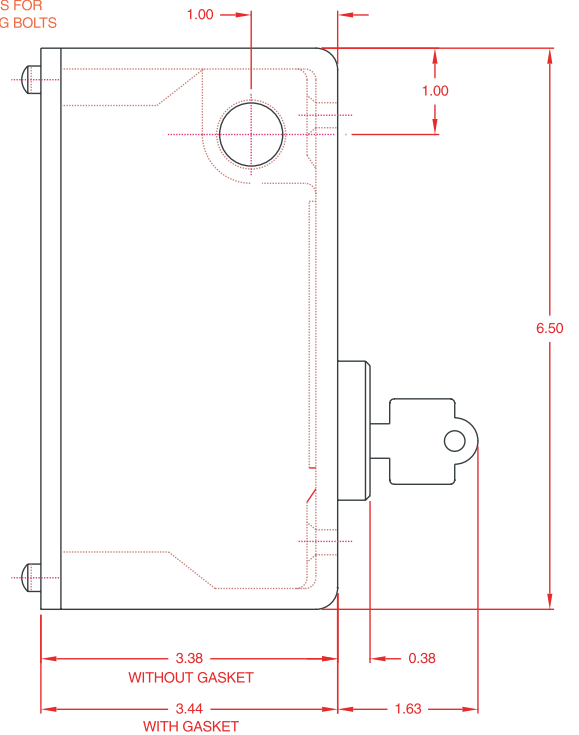

www.kirkkey.com

DRAWING NO.
123-685C

BACK PANEL MOUNTED

← 3/4" Conduit Opening

(4) 5/16 HOLES FOR
1/4" MOUNTING BOLTS

* All Dimensions shown in inches.