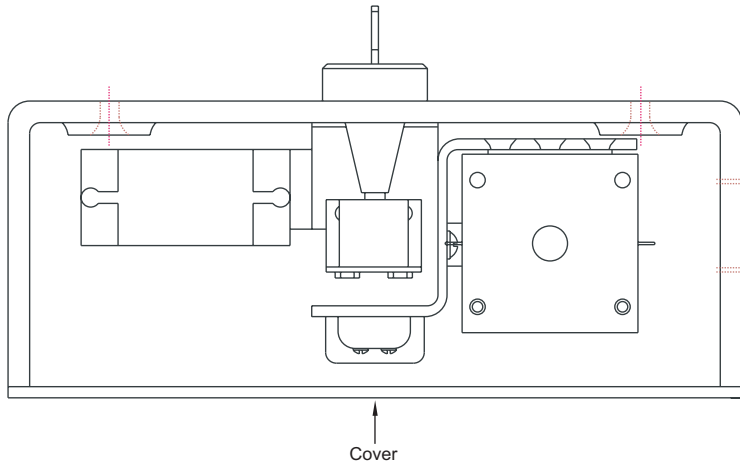

www.kirkkey.com

DRAWING NO.
123-685C

BACK PANEL MOUNTED

← 3/4" Conduit Opening

(4) 5/16 HOLES FOR
1/4" MOUNTING BOLTS

* All Dimensions shown in inches.