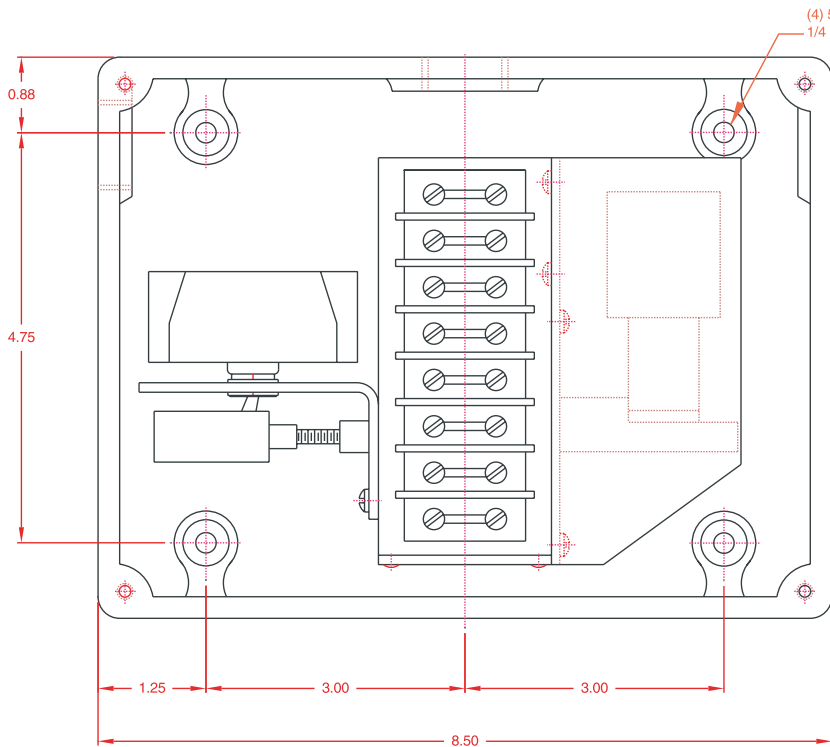

SKRU - Solenoid Key Release Unit Housed, Single Key, Back Panel Mounted

Kirk Key Interlock Company
 211 Wetmore Ave. S.E., Massillon, OH 44646
 Phone: 330.833.8223 • Fax: 330.833.1528
 Toll Free: 1.800.438.2442

www.kirkkey.com

DRAWING NO.
123-685C

BACK PANEL MOUNTED

← 3/4" Conduit Opening

(4) 5/16 HOLES FOR
1/4" MOUNTING BOLTS

* All Dimensions shown in inches.