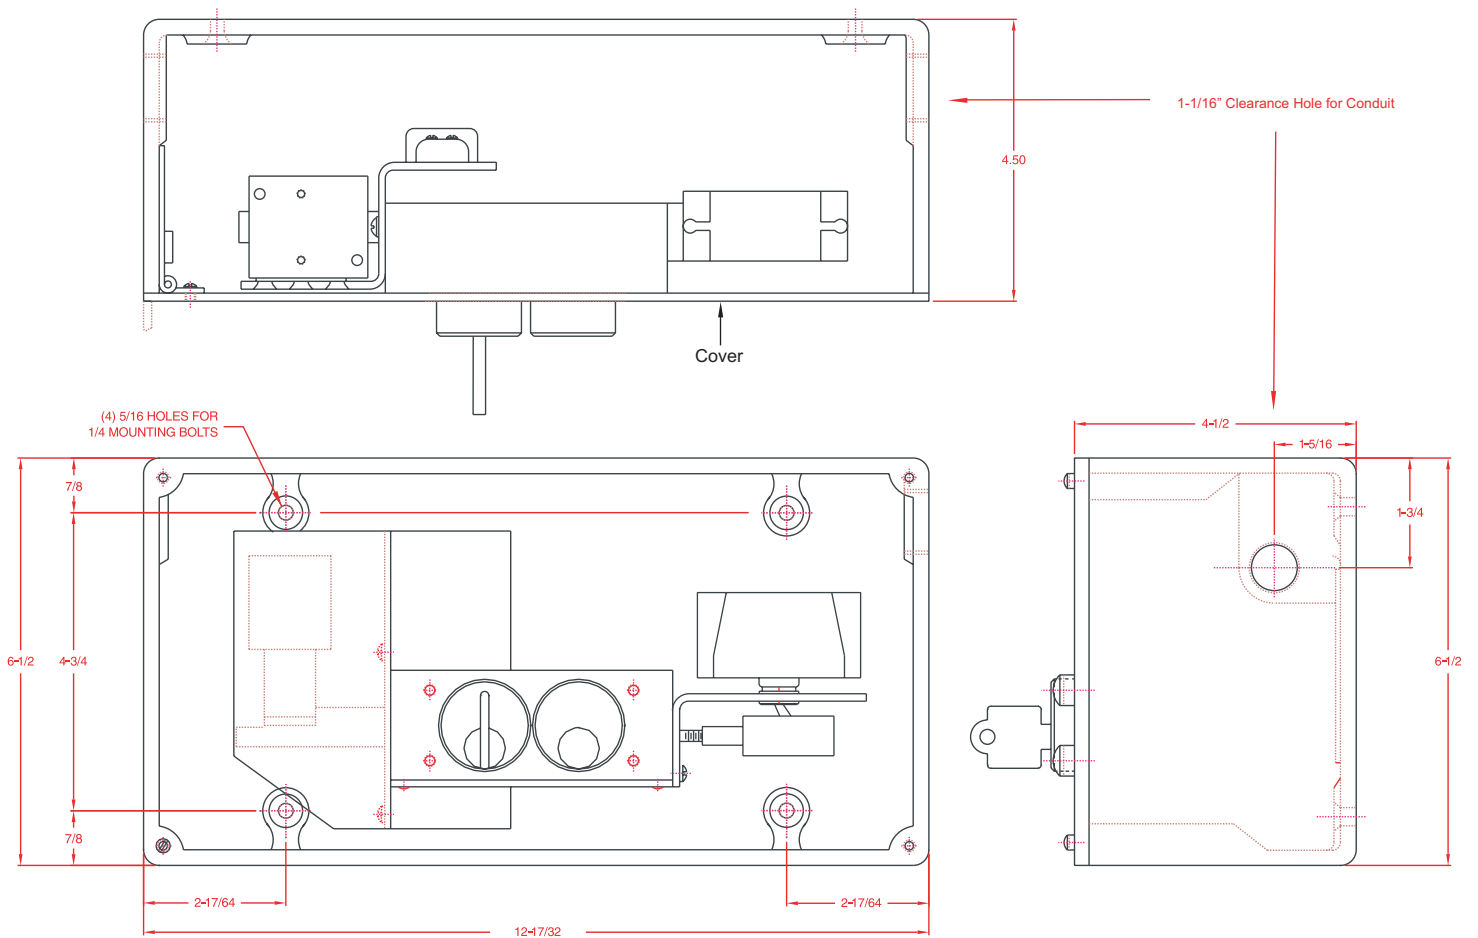

SKRU - Solenoid Key Release Unit Housed, Two Key, Front Panel Mounted

Kirk Key Interlock Company
211 Wetmore Ave. S.E., Massillon, OH 44646
Phone: 330.833.8223 • Fax: 330.833.1528
Toll Free: 1.800.438.2442

www.kirkkey.com

FRONT PANEL MOUNTED

DRAWING NO.
140-462TH

* All Dimensions shown in inches.