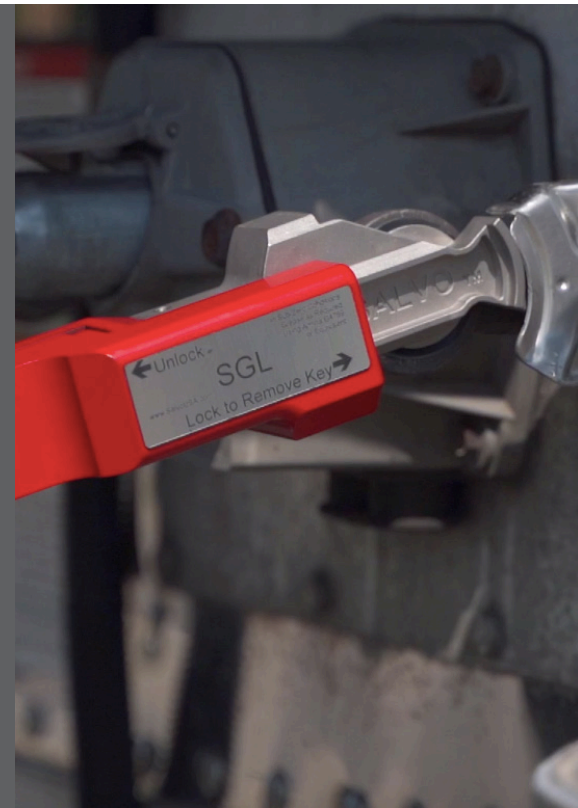

Sequential Safety Process
Eliminating Human Error
Preventing Drive Aways

Salvo™

SML Manual Door Safety System

salvosafe.com

The SML manual door loading dock safety system incorporates a manual door lock (SMDL) mounted inside next to the dock door or on the dock door rail. The Salvo Gladhand (SGL) is used to lock out the trailer's air brakes, releasing a key. The key is then taken inside and inserted into the SMDL, allowing the short bolt to be removed and the doors to be opened. The key is trapped in the SMDL until the dock door is closed, allowing the short bolt to be reinserted into the SMDL, thus releasing the key. The key can then be taken back to the truck, inserted into the SGL, allowing the air brakes to be reconnected and the truck to drive away safely.

SALVO LOADING DOCK SAFETY KIT	DOCK DOOR TYPE	DOCK SAFETY EQUIPMENT INTEGRATION	COMPATIBLE FOR OPEN SIDED LOADING PLATFORMS	GANGWAY COMPATIBLE	TRAFFIC SAFETY LIGHT
SML	MANUAL	NO	YES	YES	NO

SML - EI Kit

PRODUCT	PART NUMBER	DESCRIPTION
Salvo Gladhand	SALVO SGL	The Salvo Glad Hand Lock (SGL) is a key operated mechanical locking device designed to fit on US trailer emergency brake line connectors. Its purpose is to prevent re-connection of the air brake hose, immobilizing the trailer, while loading/unloading is taking place.
Salvo Manual Door Lock (SMDL-AI) <i>Available with short or long chain kit.</i>	Hand 1: AI-FSS-KF-1-006549 Hand 2: AI-FSS-KF-2-006549	The Salvo Manual Door Lock (SMDL-AI) is a mechanical interlock used to secure loading dock doors in the closed position. The unit incorporates a short bolt with a chain and plate that is secured to the dock door. Only when the key is inserted and turned, can the locking bolt be disengaged, allowing the door to be opened.