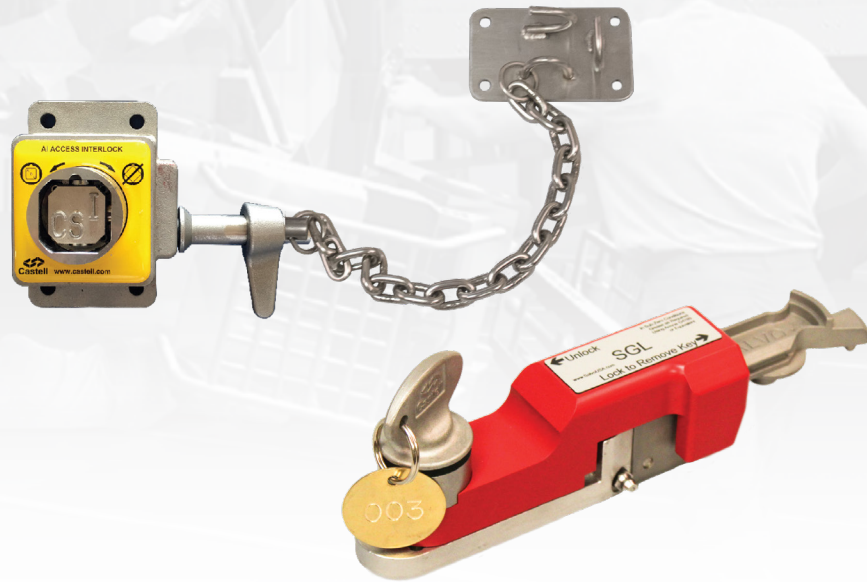

Sequential Safety Process
Eliminating Human Error
Preventing Drive Aways

Salvo™

SML Manual Door Safety System

salvosafe.com

The SML manual door loading dock safety system incorporates a manual door lock (SMDL) mounted inside next to the dock door or on the dock door rail. The Salvo Gladhand (SGL) is used to lock out the trailer's air brakes, releasing a key. The key is then taken inside and inserted into the SMDL, allowing the short bolt to be removed and the doors to be opened. The key is trapped in the SMDL until the dock door is closed, allowing the short bolt to be reinserted into the SMDL, thus releasing the key. The key can then be taken back to the truck, inserted into the SGL, allowing the air brakes to be reconnected and the truck to drive away safely.

SALVO LOADING DOCK SAFETY KIT	DOCK DOOR TYPE	DOCK SAFETY EQUIPMENT INTEGRATION	COMPATIBLE FOR OPEN SIDED LOADING PLATFORMS	GANGWAY COMPATIBLE	TRAFFIC SAFETY LIGHT
SML	MANUAL	NO	YES	YES	NO

SML - EI Kit

PRODUCT	PART NUMBER	DESCRIPTION
Salvo Gladhand	SALVO SGL	The Salvo Glad Hand Lock (SGL) is a key operated mechanical locking device designed to fit on US trailer emergency brake line connectors. Its purpose is to prevent re-connection of the air brake hose, immobilizing the trailer, while loading/unloading is taking place.
Salvo Manual Door Lock (SMDL-AI) <i>Available with short or long chain kit.</i>	Hand 1: AI-FSS-KF-1-006549 Hand 2: AI-FSS-KF-2-006549	The Salvo Manual Door Lock (SMDL-AI) is a mechanical interlock used to secure loading dock doors in the closed position. The unit incorporates a short bolt with a chain and plate that is secured to the dock door. Only when the key is inserted and turned, can the locking bolt be disengaged, allowing the door to be opened.